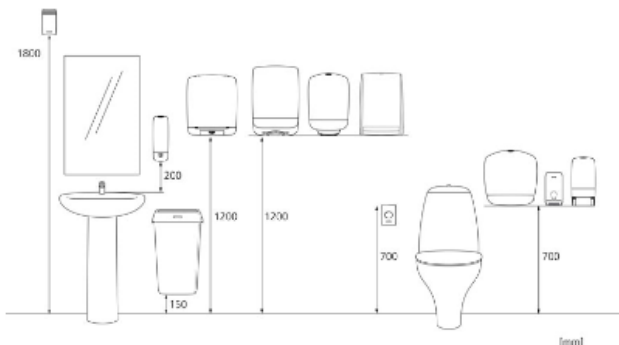

y 1249 mm

z 1200 mm

102

130.99 kg

6414300104612

Measurements and installing

Related products

103424
Katrin Classic
System Toilet 800
ECO